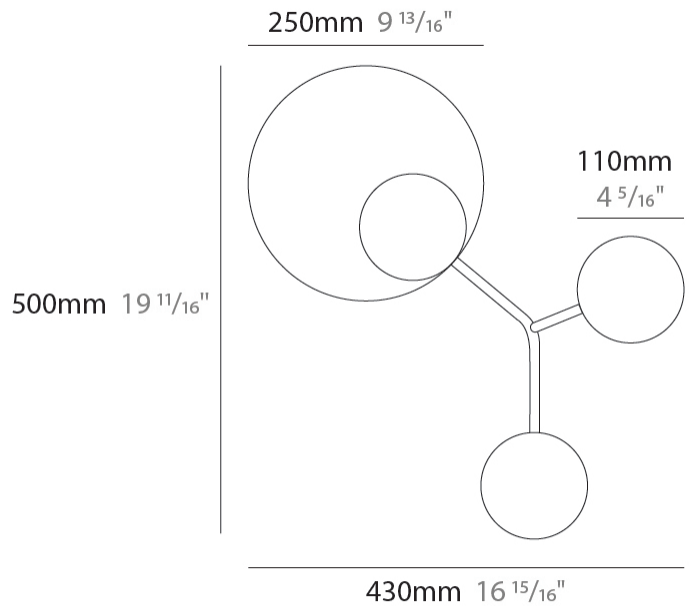

PROJECT	_____
TYPE	_____
SPECIFIER	_____
QUANTITY	_____
DATE	_____

BALLON SURFACE

D73030-	-	
base number	Finish Options	Finish Options

1. To build a product code in our configurator select the specify button on the base model # product page
2. To build a manual product code on this datasheet choose from the options listed below in blue font and add the suffix to the base model #

GENERAL

Series: Ballon
Brand: Tunto
Division: Design
Mounting Type: Surface
Mounting Location: Wall
Subcategory: Ambient

PHYSICAL

Shape: Abstract
Length (mm): 410
Length (in): 16 ¹/₈
Height (mm): 520
Height (in): 20 ¹/₂
Light Distribution: Direct / Indirect
Diffuser: Opal
Fixture Finish: WAL / OAK / BLK / WHI / GWI / GBK
Holder Finish: WHI / BLK / GWI / GBK
Fixture Material: Wood

ELECTRICAL

Lamp Type: LED
Input Wattage (W): 11
Total Output Wattage (W): 9.1
Dimming: Non-Dimmable
Driver Included: Yes
Driver Location: Integrated
Driver Type: Constant Current - 120Vac
Driver Class: Class 2
Input Voltage (V): 120 - 277
Constant Current (mA): 500
Upon Request: (Not included - see components) Remote: 0-10Vdc dimming / Phase dimming @120Vac / Non-dimming 120/277Vac

LED

Number of LEDs: 2
Color Temperature (°K): 3000
Max. Delivered Lumen (lm): 400
CRI: >90 CRI
Lamp Life (hrs): 50000

OPTICAL

RATINGS AND CERTIFICATIONS

Certified By: Certified for North American Standards
IP rating: IP20